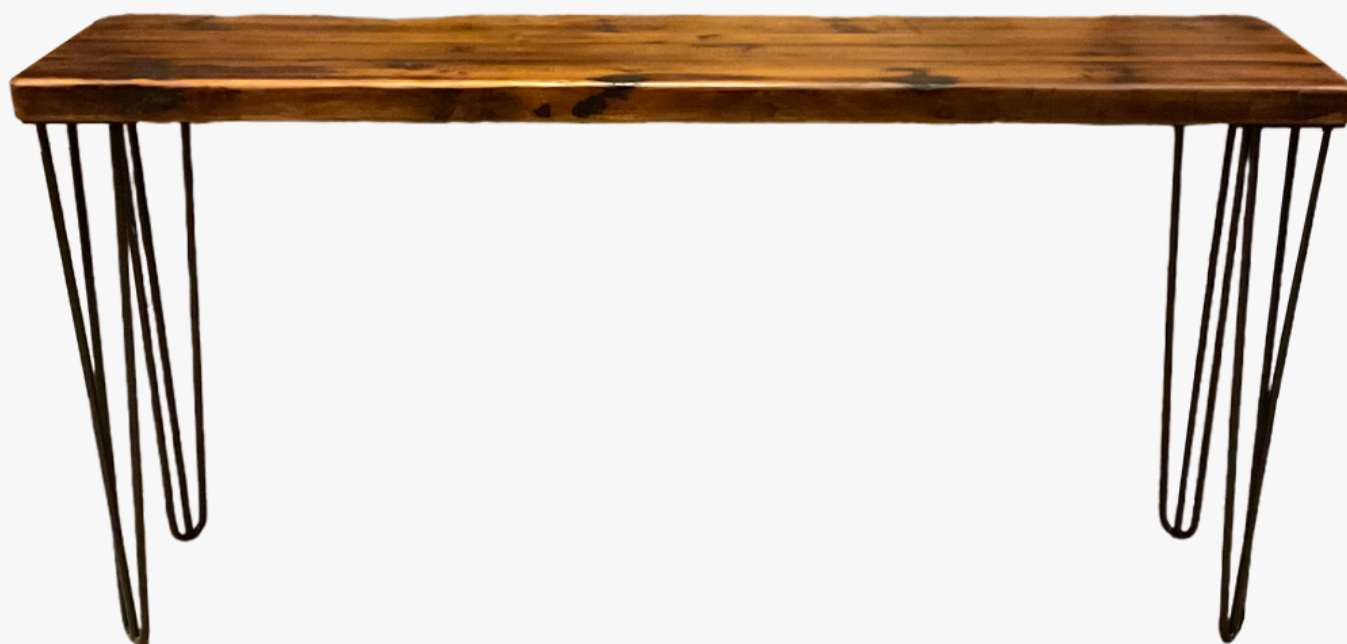

Collection: Patina Brown

SKU

Size

SRWET1548HP-28
SRWET1560HP-28
SRWET1584HP-28
SRWET1596HP-28

15x48x29.5
15x60x29.5
15x84x29.5
15x96x29.5

SKU

Size

SRWET15108HP-28
SRWET1884HP-28
SRWET1896HP-28
SRWET18108HP-28

15x108x29.5
18x84x29.5
18x96x29.5
18x108x29.5