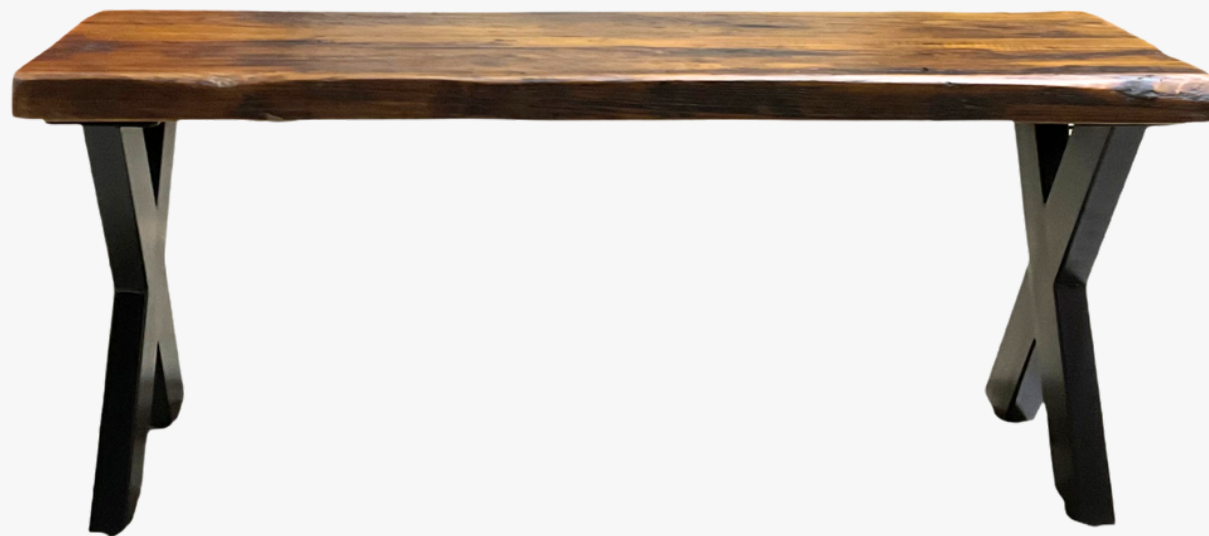

THE TIMBER GROVE TABLE

01

The Timber Grove Table for a redefined dining experience

- Reclaimed Wood **Economy Straight Plank Table Top**
- Sturdy surface for everyday living, with powder-coated metal legs for a contemporary touch
- Perfect for gatherings of all sizes
- **Durable, stylish, and high-quality**
- Smooth matte finish and adjustable feet
- Ideal for both **homes and restaurants**

15x84x29.5

TIMBER & STEEL
BENCH

The Timber & Steel Bench, perfect seating option for waiting areas/long table seating

- Solid **reclaimed wood benches** with incredible character
- Ideal accent for **rustic or industrial-style decor**
- Made from authentic, natural reclaimed wood
- Protected with a water-based matte finish for durability
- Available in **4,5,7,8,9-foot lengths**
- **Sturdy and durable** steel legs for long-lasting condition
- Bench tops are about 2" thick
- X2 Bench Legs: 14" top mounting plate, height: 17.5"-18" (**adjustable feet included**)