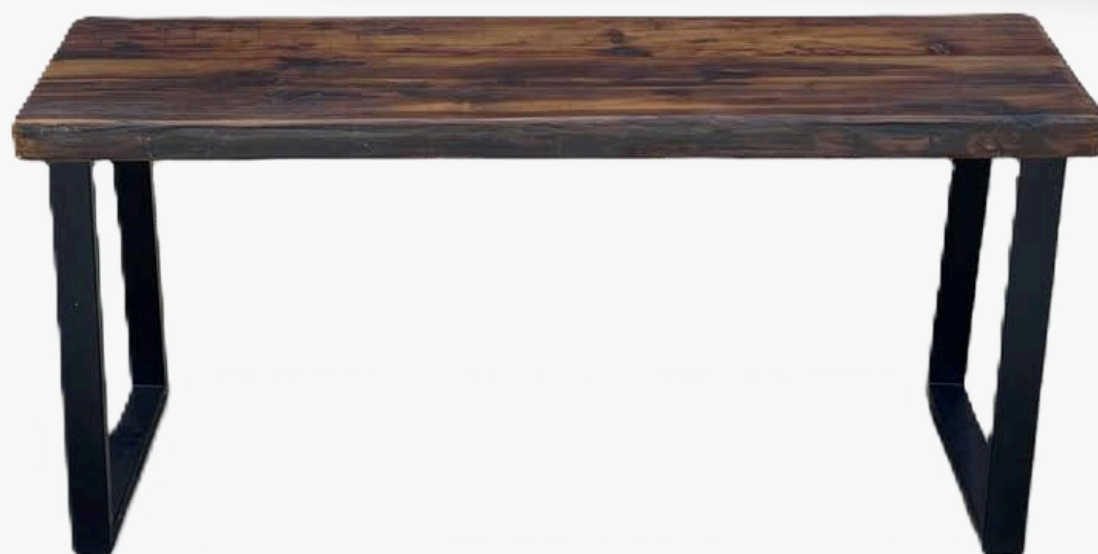

TIMBERLAND TRAPEZOID BENCH

18

Timberland Trapezoid Bench, a luxurious and sophisticated addition to your space:

- Elevate your **entryway** with the Richland Modern Bench,
- Crafted from authentic reclaimed wood for a one-of-a-kind beauty.
- Exquisite **matte finish**, achieved with a water-based urethane, adds a touch of elegance to this premium piece.

15 x 48 x 22

19

THE CLASSIC SCRIBE'S DESK

Reclaimed Wood Hairpin Desk is a luxurious desk crafted from reclaimed wood and set atop sleek metal legs for an eye-catching mix of old-world charm and modern sophistication.