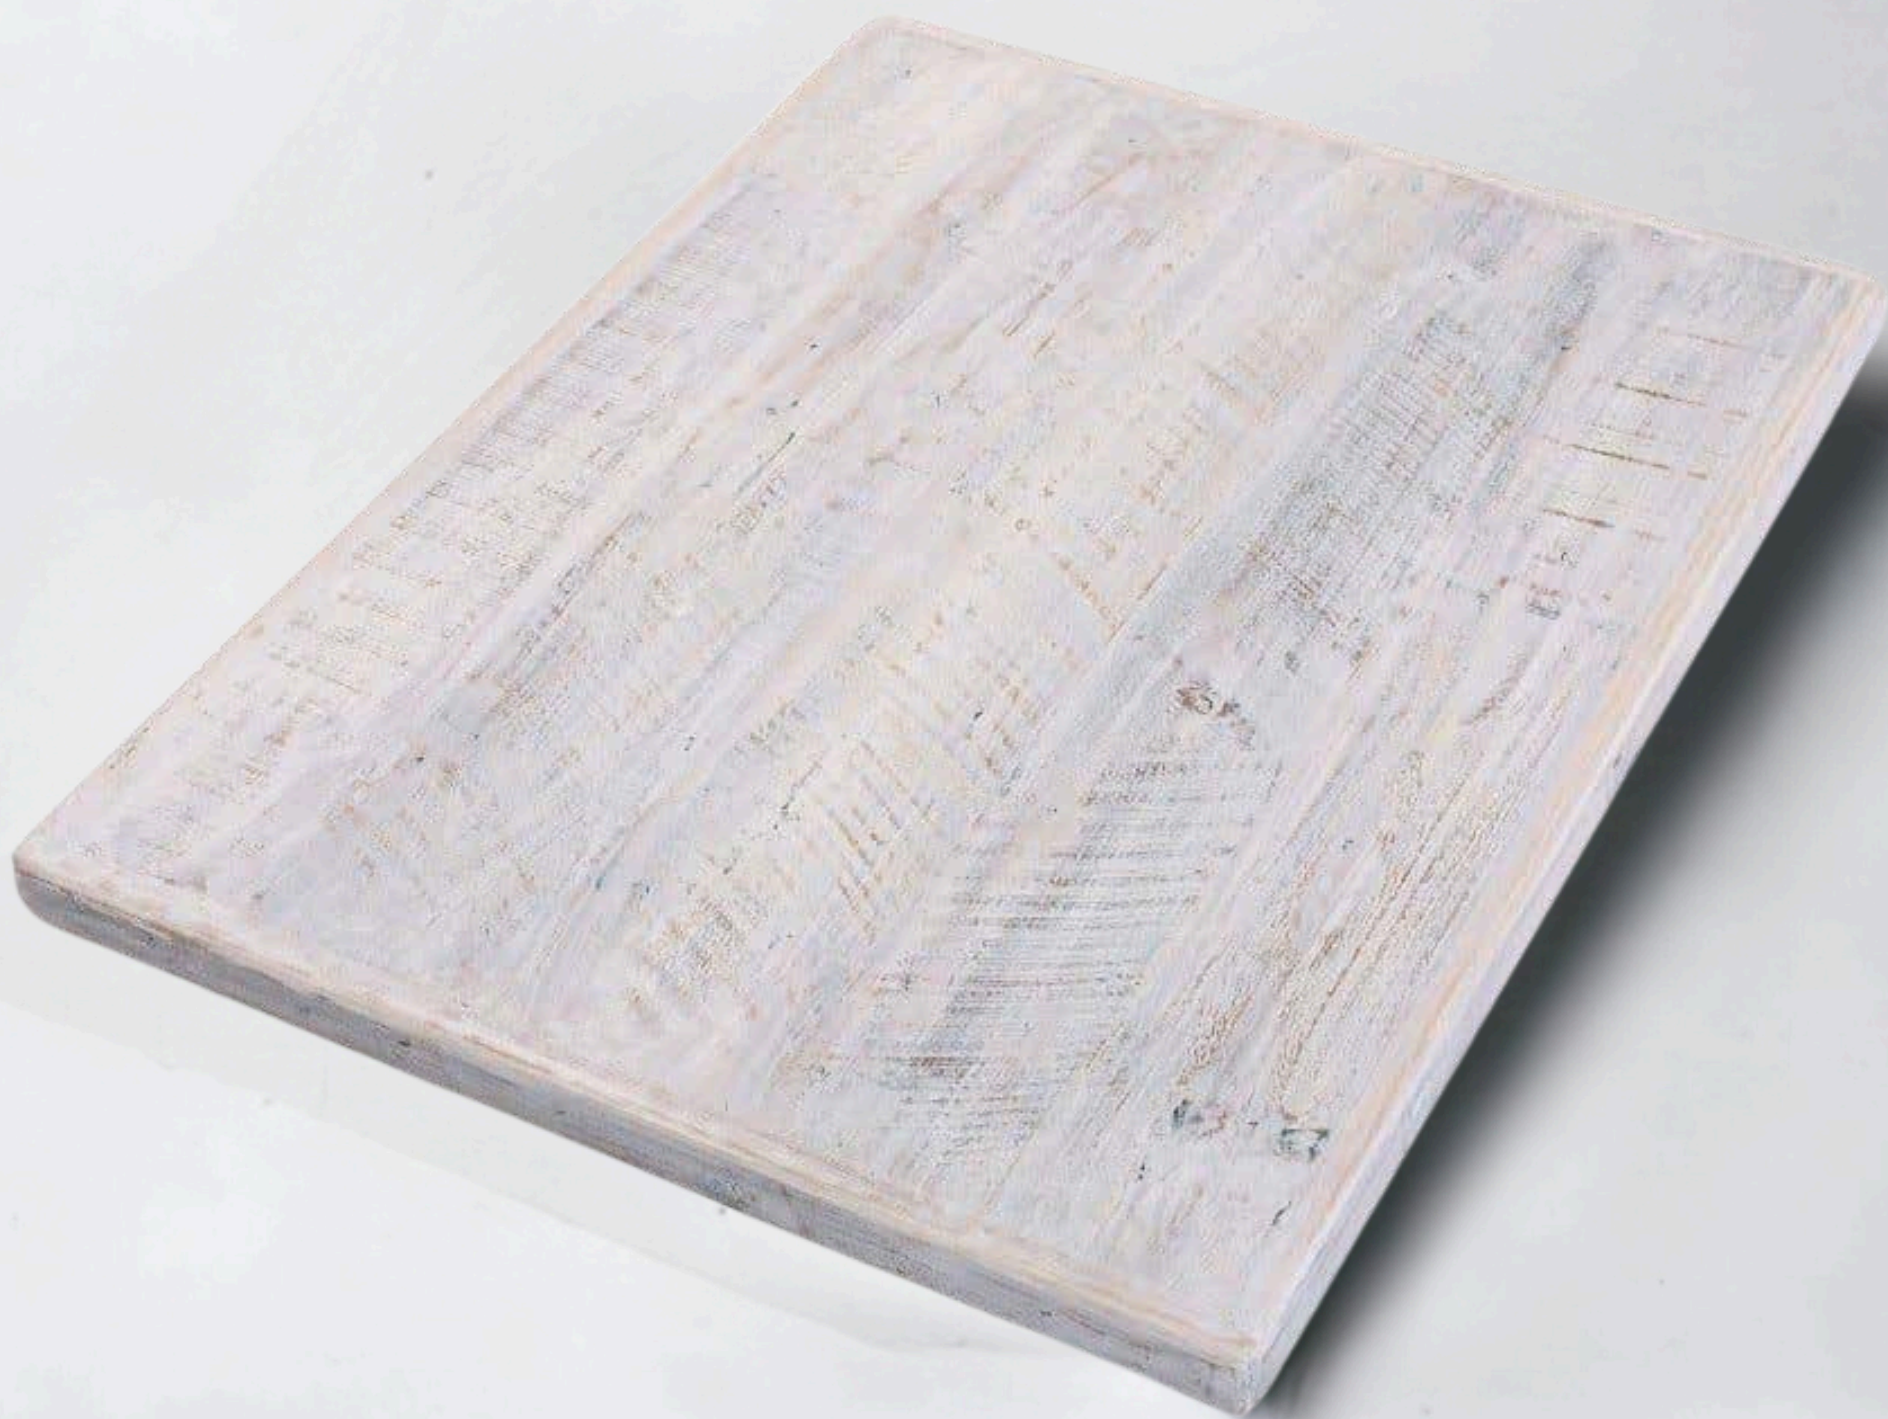

THE COASTAL CHARM WHITEWASH TABLE TOP

06