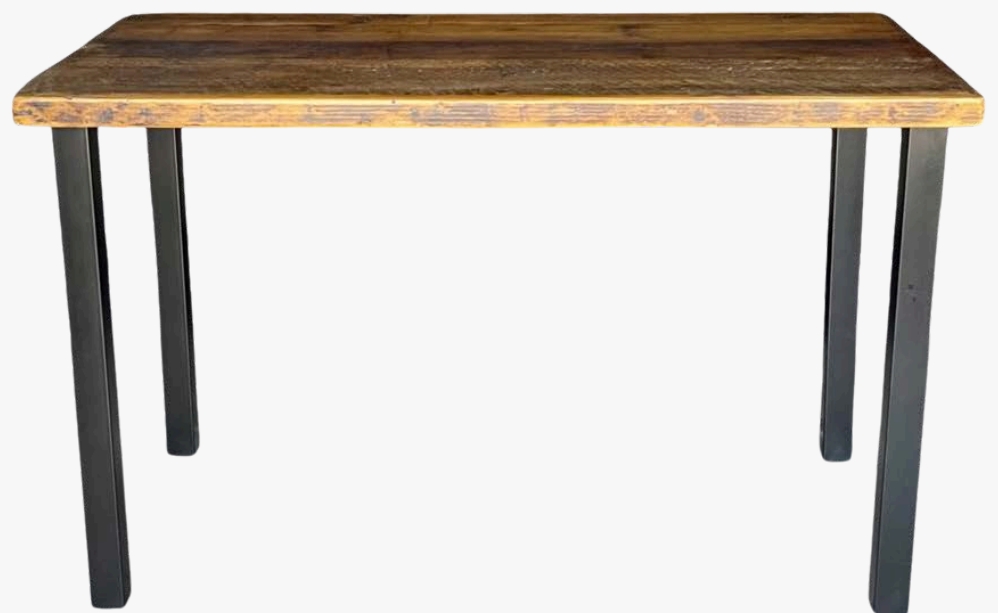

THE HERITAGE FARMHOUSE
VINTAGE FOREMAN'S DESK

21

Reclaimed Wood Desk is a luxurious desk crafted from reclaimed wood and set atop sleek metal legs for an eye-catching mix of old-world charm and modern sophistication.

- Smooth Reclaimed Wood Framed Desk Top with 5inch planks
- 1.5" thick for a substantial feel
- Sophisticated look with 2" square metal legs
- Timeless style and character
- Perfect statement piece for any office

22

THE INDUSTRIAL
FARMHOUSE VINTAGE
FOREMAN'S DESK

Reclaimed Wood Desk has a Industrial Chic Design combining reclaimed wood with a sleek metal edge for modern sophistication.

- 1.5" thick tabletop with unique rustic planks.
- Black finish resists scratches and wear.
- Adjustable Feet ensures stability on uneven surfaces.
- Ideal for home offices, restaurants, or commercial spaces.
- Easy Assembly with wood screws (not included).
- Hidden Plywood Backing adding strength to the reclaimed wood top.
- Eco-Friendly: Crafted from reclaimed wood, supporting sustainability