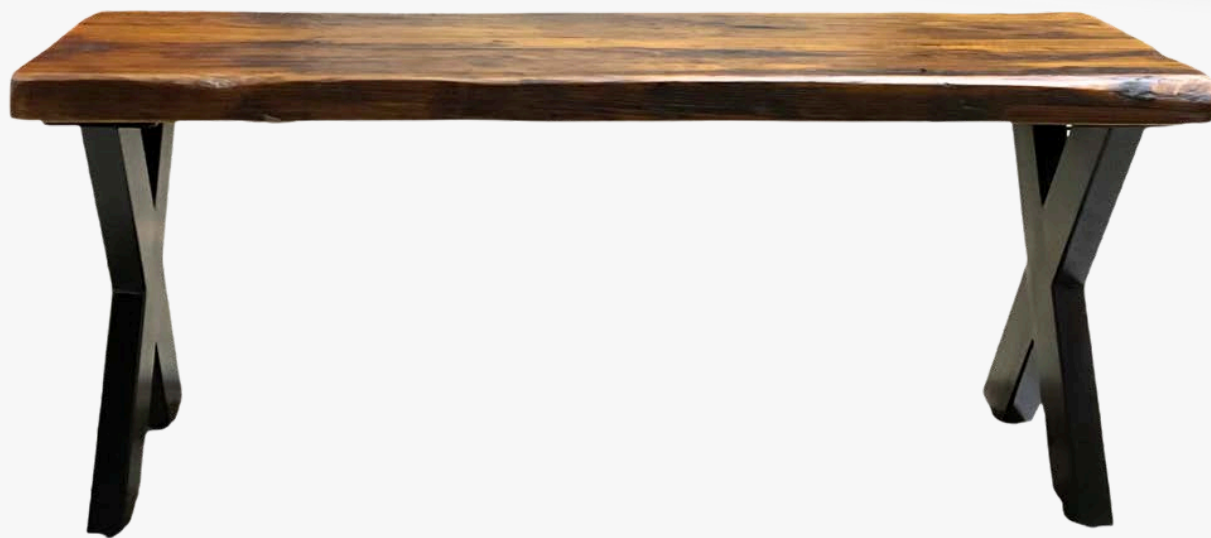

14

THE WHISKEY CREEK BOOTH

The Whiskey Creek Booth is the perfect match for Reclaimed Wood Table Tops.

- Sold as **singles**, but can be **butted up** against each other to become a double booth.
- Comes ready to assemble
- Features **hidden storage** beneath the seat.
- **Real wood**, made of spruce, pine, or fir
- Not recommended for outdoor use.
- 42" in height on back and 48" lengths.

Collection:
The Coastal Collection

SKU

SRWB1548-2-WW

Size

15x48x2

TIMBER & STEEL
BENCH

16

The Timber & Steel Bench, perfect seating option for waiting areas/long table seating

- Solid **reclaimed wood benches** with incredible character
- Ideal accent for **rustic or industrial-style decor**
- Made from authentic, natural reclaimed wood
- Protected with a water-based matte finish for durability
- Available in **4,5,6,7,8,9-foot lengths**
- **Sturdy and durable** steel legs for long-lasting condition
- Bench tops are about 2" thick
- X2 Bench Legs: 14" top mounting plate, height: 17.5"-18" (**adjustable feet included**)