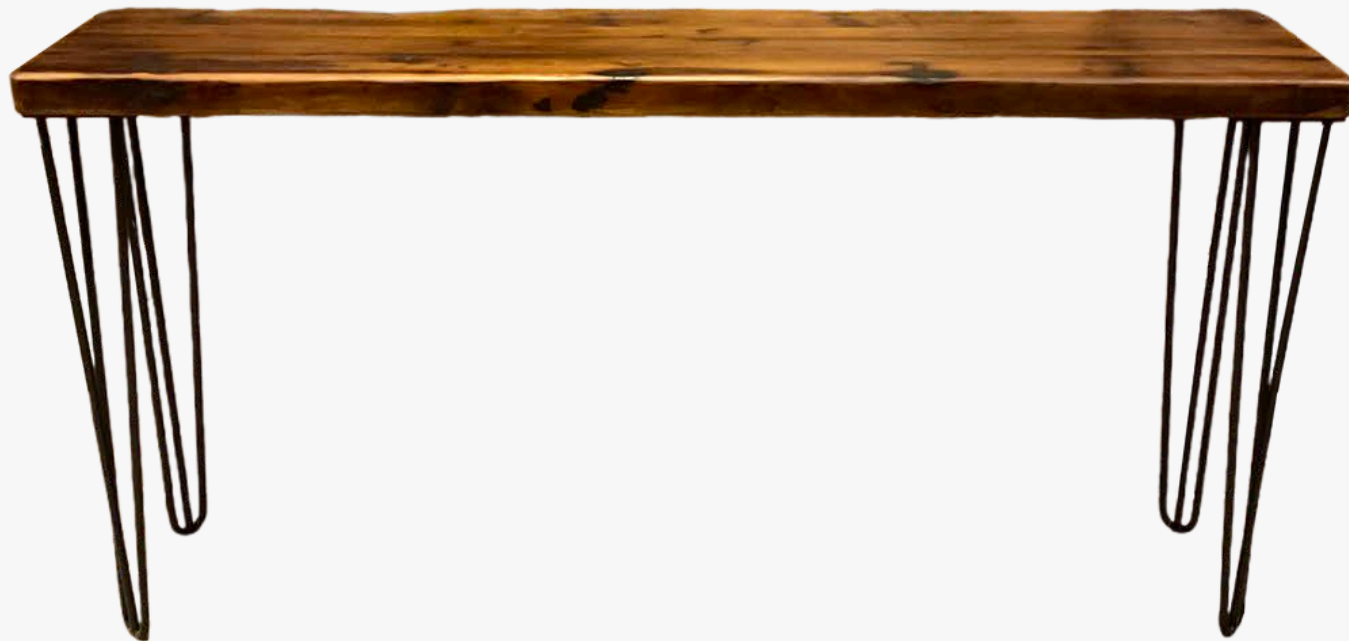

Collection: All Collections

SKU

Size

SRWET1548HP-28
SRWET1560HP-28
SRWET1584HP-28
SRWET1596HP-28

15x48x29.5
15x60x29.5
15x84x29.5
15x96x29.5

SKU

Size

SRWET15108HP-28
SRWET1884HP-28
SRWET1896HP-28
SRWET18108HP-28

15x108x29.5
18x84x29.5
18x96x29.5
18x108x29.5